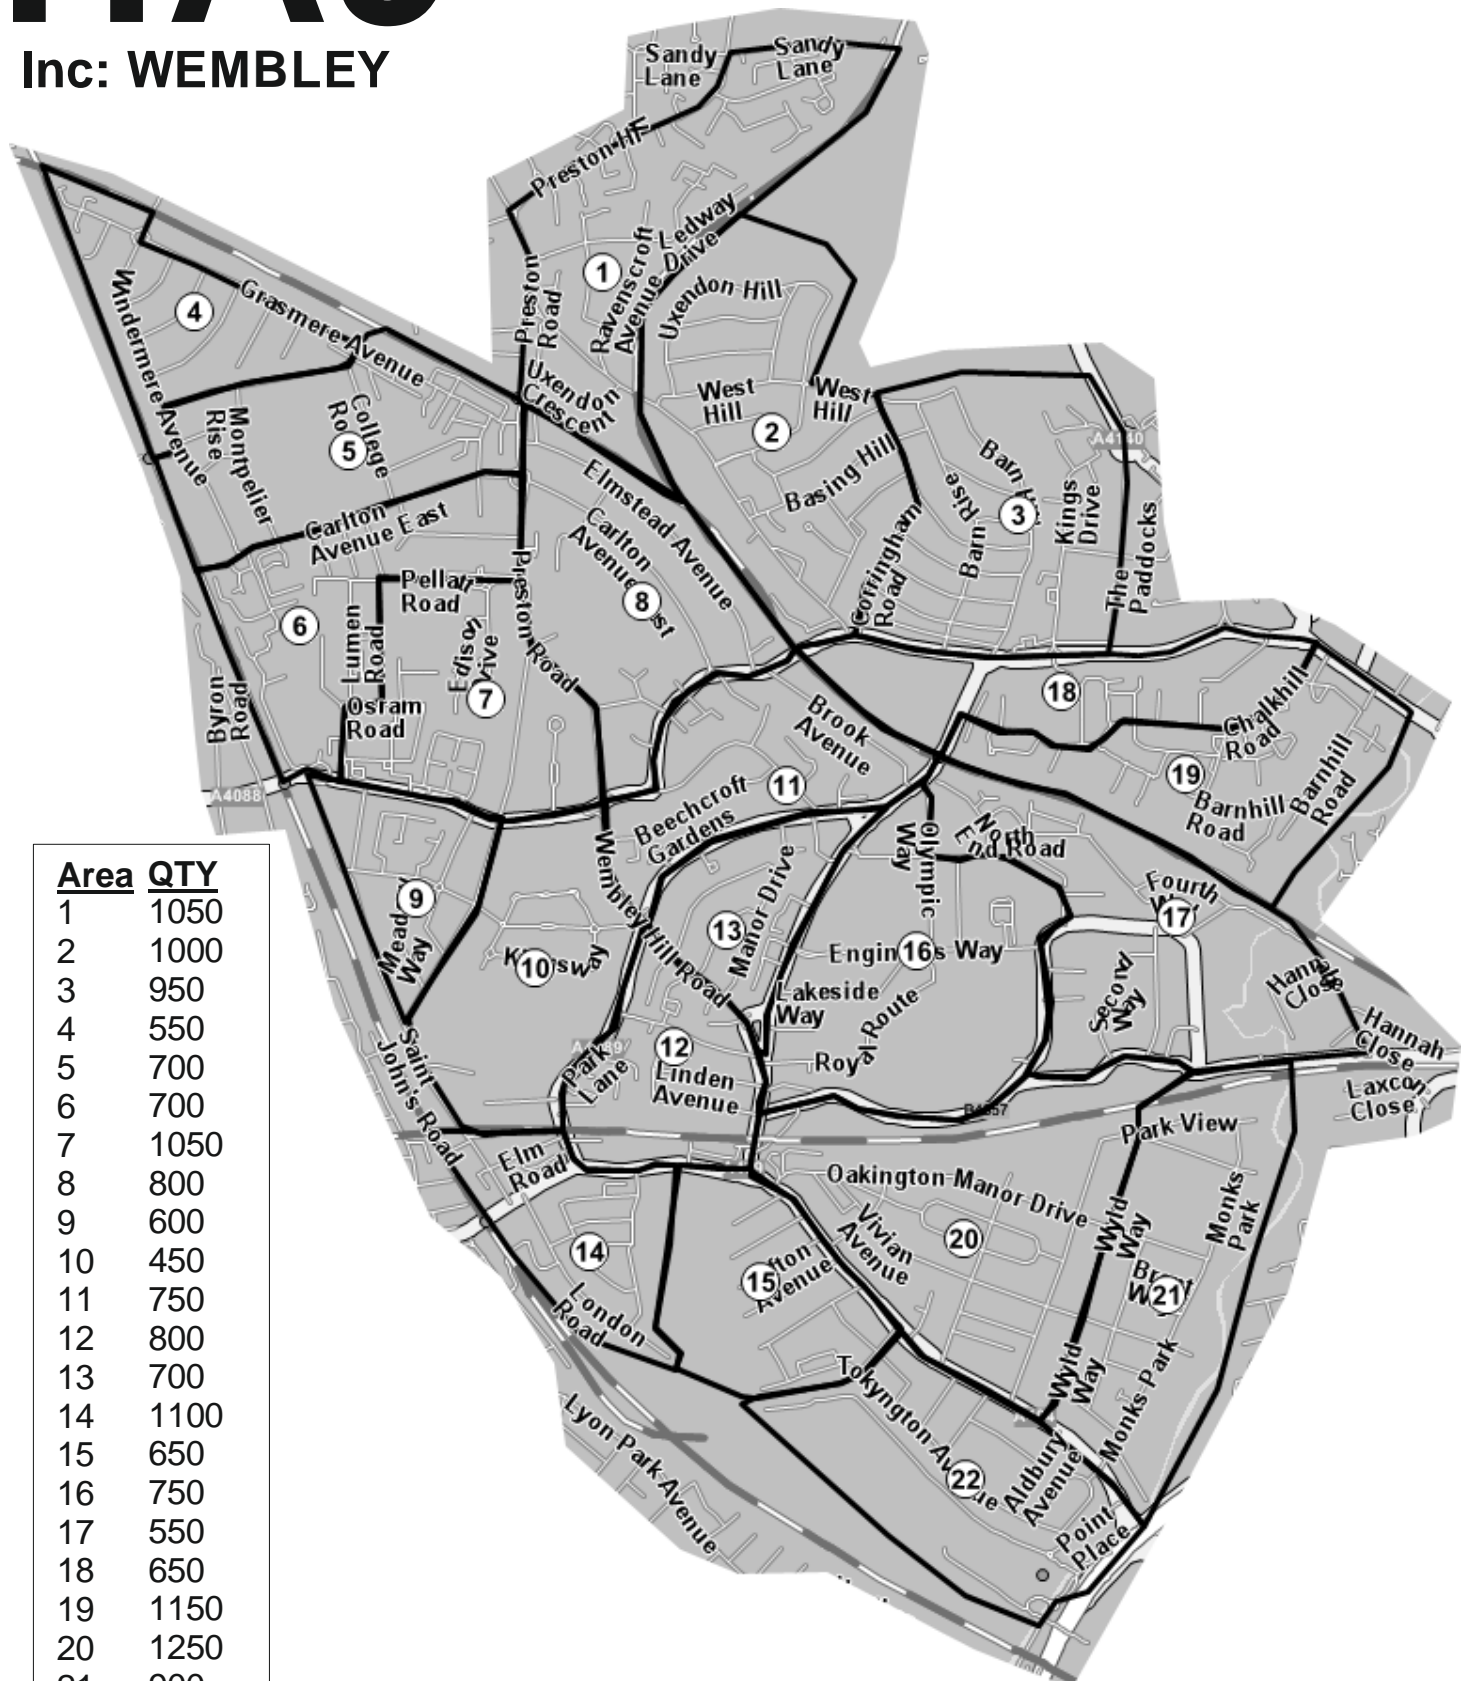

HA9

Inc: WEMBLEY

Area	QTY
1	1050
2	1000
3	950
4	550
5	700
6	700
7	1050
8	800
9	600
10	450
11	750
12	800
13	700
14	1100
15	650
16	750
17	550
18	650
19	1150
20	1250
21	900
22	600
Total	17,700

Harrow Leaflet Distribution™ Harrow Leaflet Distribution™ POST-PEOPLE™ are trademarks.
Harrow Leaflet Distribution™ is a franchise all offices are owned and operated independently under licence.