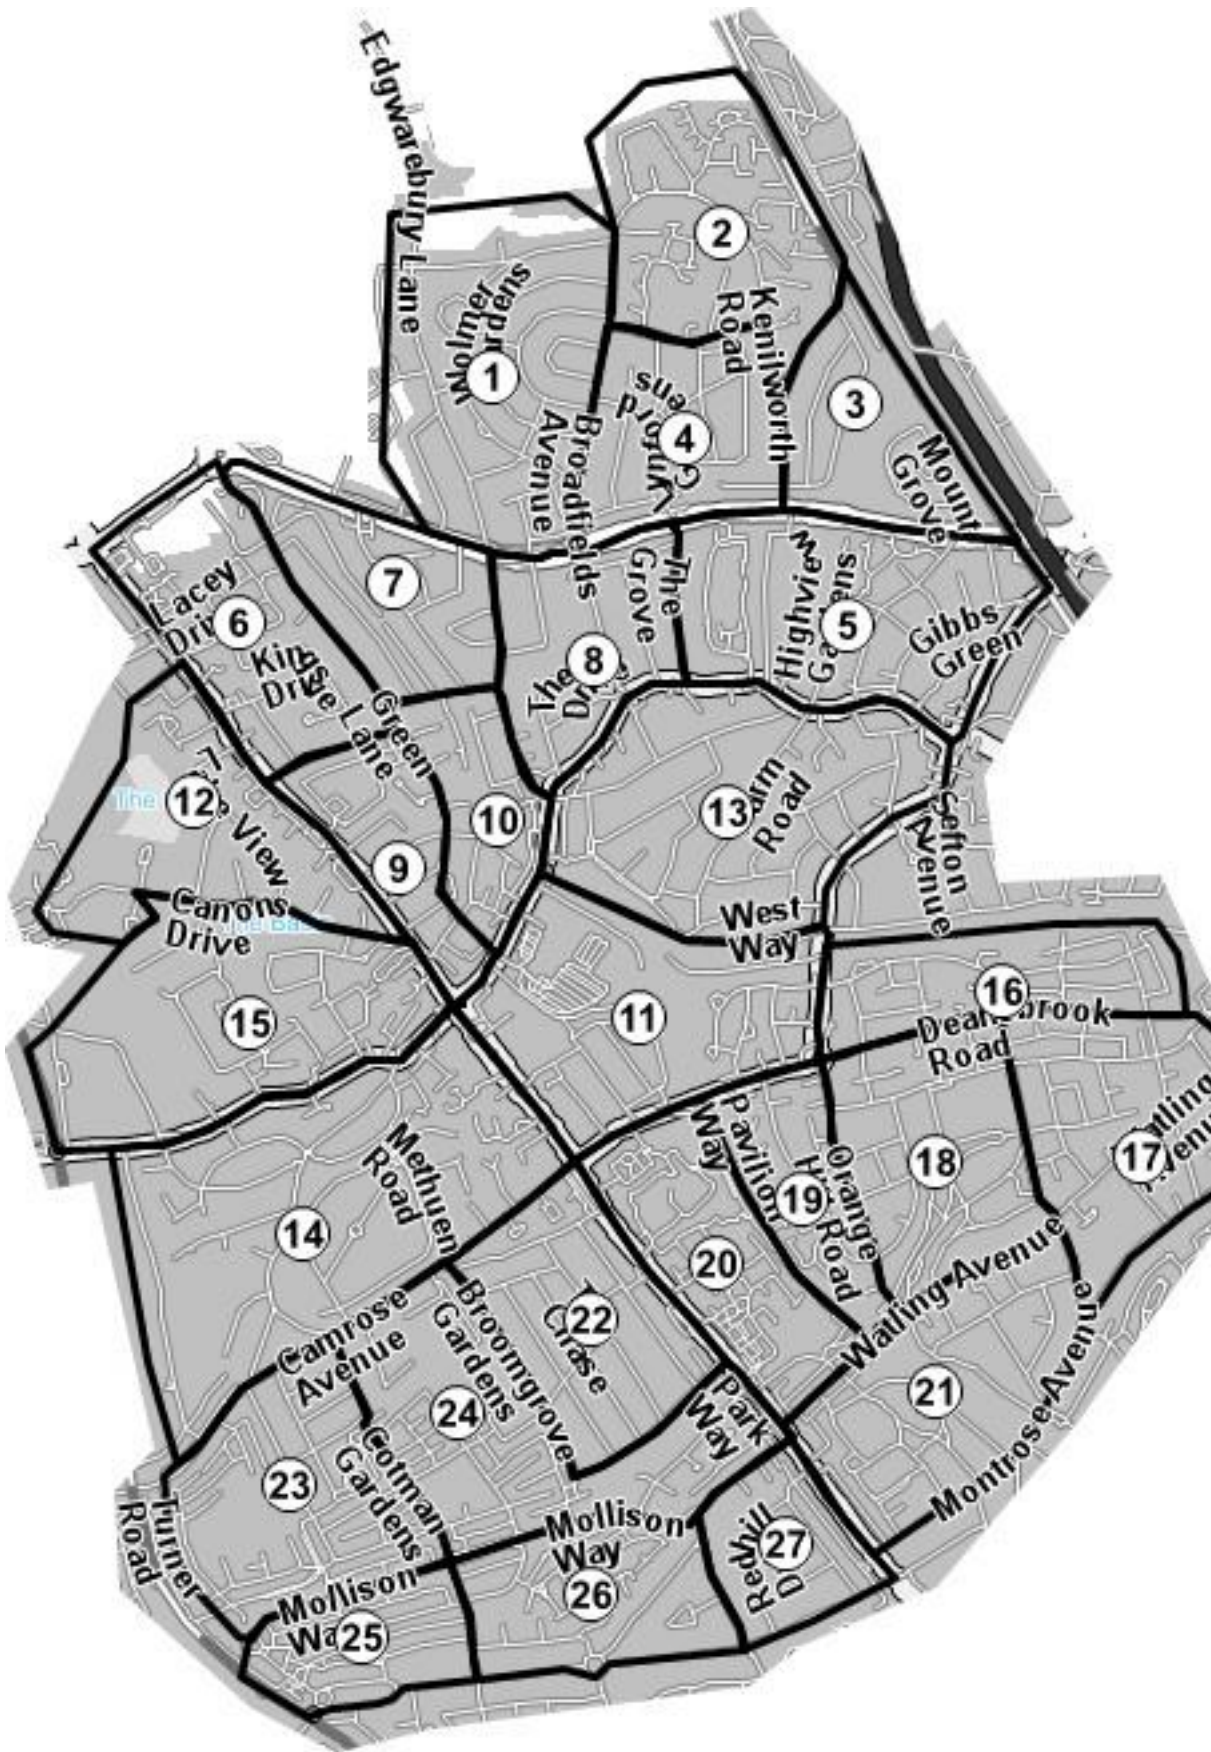

# HA8 Inc: HARROW

Area	QTY
1	900
2	1300
3	500
4	650
5	1100
6	1150
7	700
8	550
9	450
10	700
11	950
12	700
13	1400
14	1600
15	950
16	750
17	1200
18	750
19	750
20	1000
21	1050
22	1050
23	1000
24	1200
25	500
26	900
27	500
<b>Total</b>	<b>24,250</b>

Harrow Leaflet Distribution™ Harrow Leaflet Distribution™ POST-PEOPLE™ are trademarks.  
 Harrow Leaflet Distribution™ is a franchise all offices are owned and operated independently under licence.