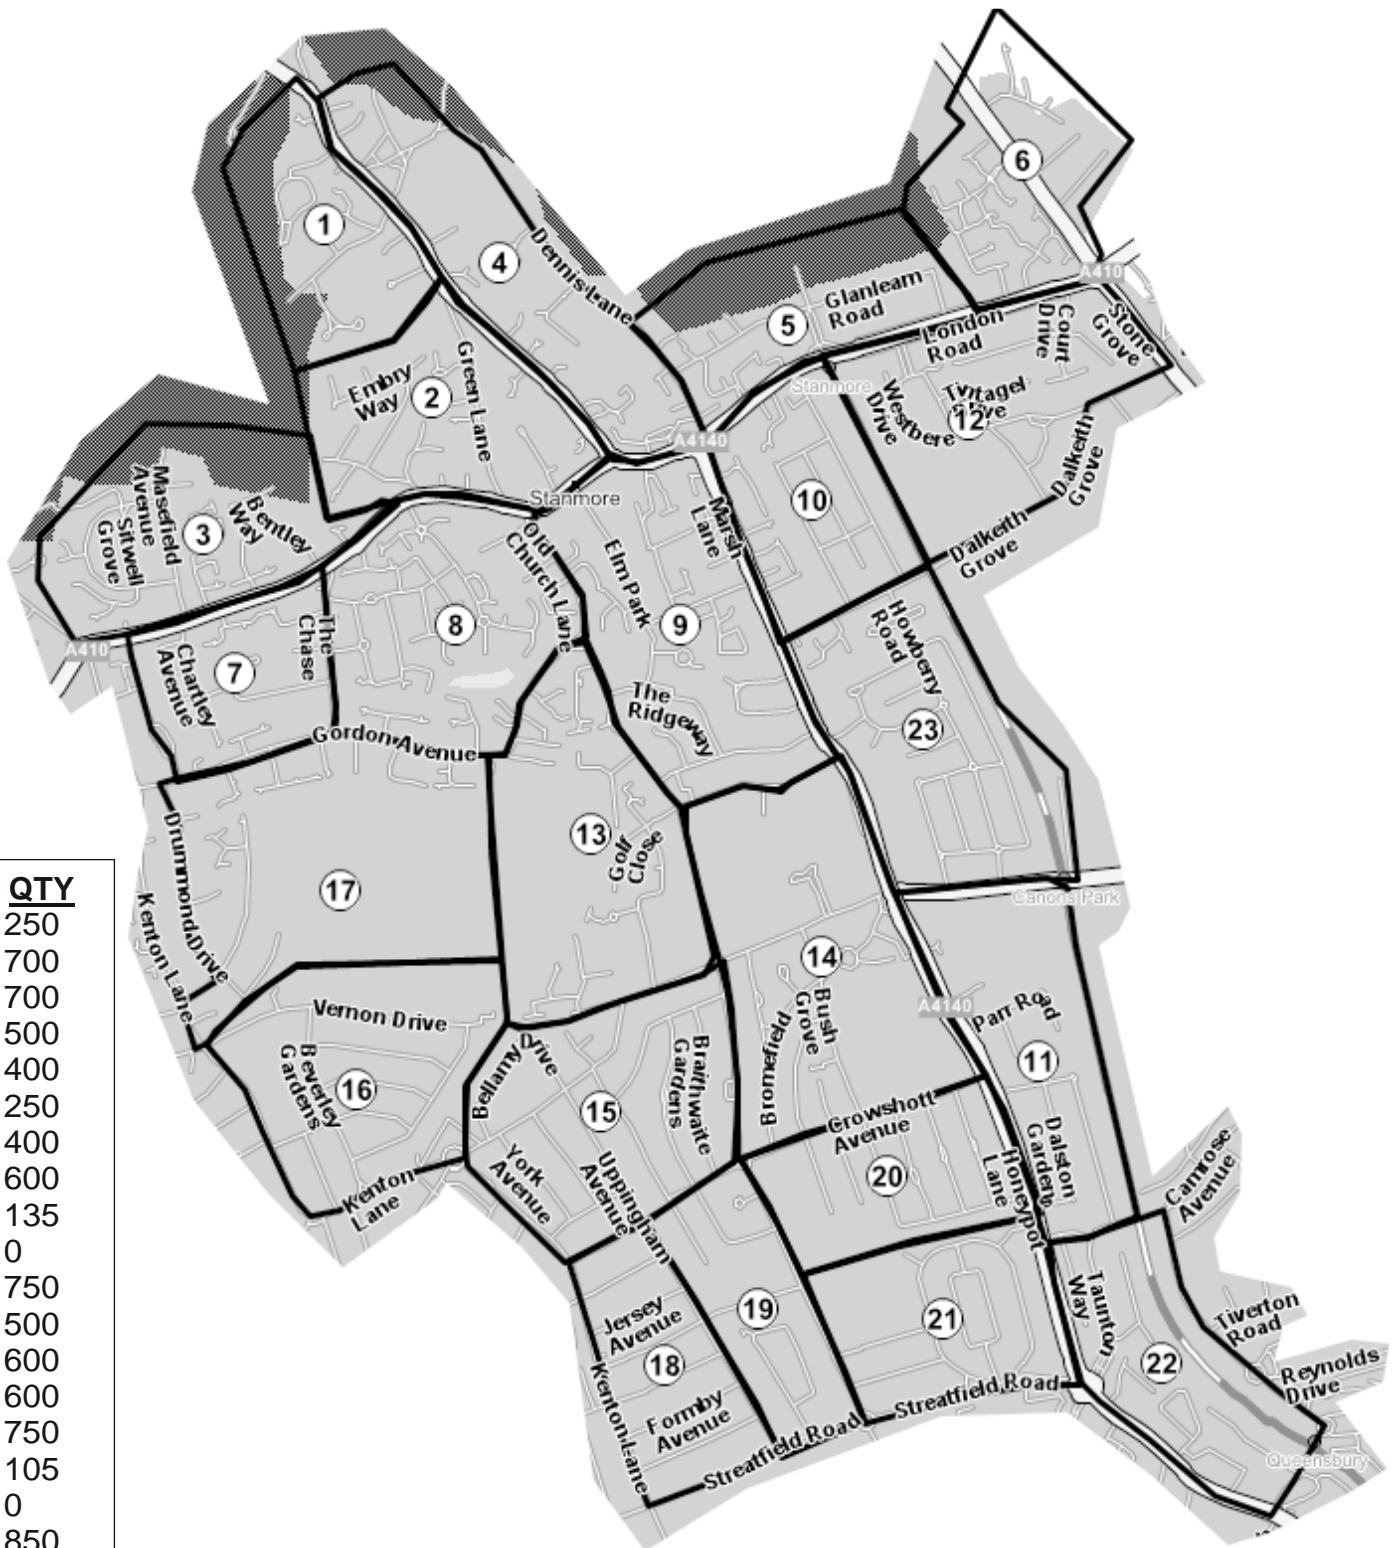

HA7

Inc: STANMORE

Area	QTY
1	250
2	700
3	700
4	500
5	400
6	250
7	400
8	600
9	135
10	0
11	750
12	500
13	600
14	600
15	750
16	105
17	0
18	850
19	500
20	650
21	550
22	550
23	850
15,050	

Harrow Leaflet Distribution™ Harrow Leaflet Distribution™ POST-PEOPLE™ are trademarks.
Harrow Leaflet Distribution™ is a franchise all offices are owned and operated independently under licence.