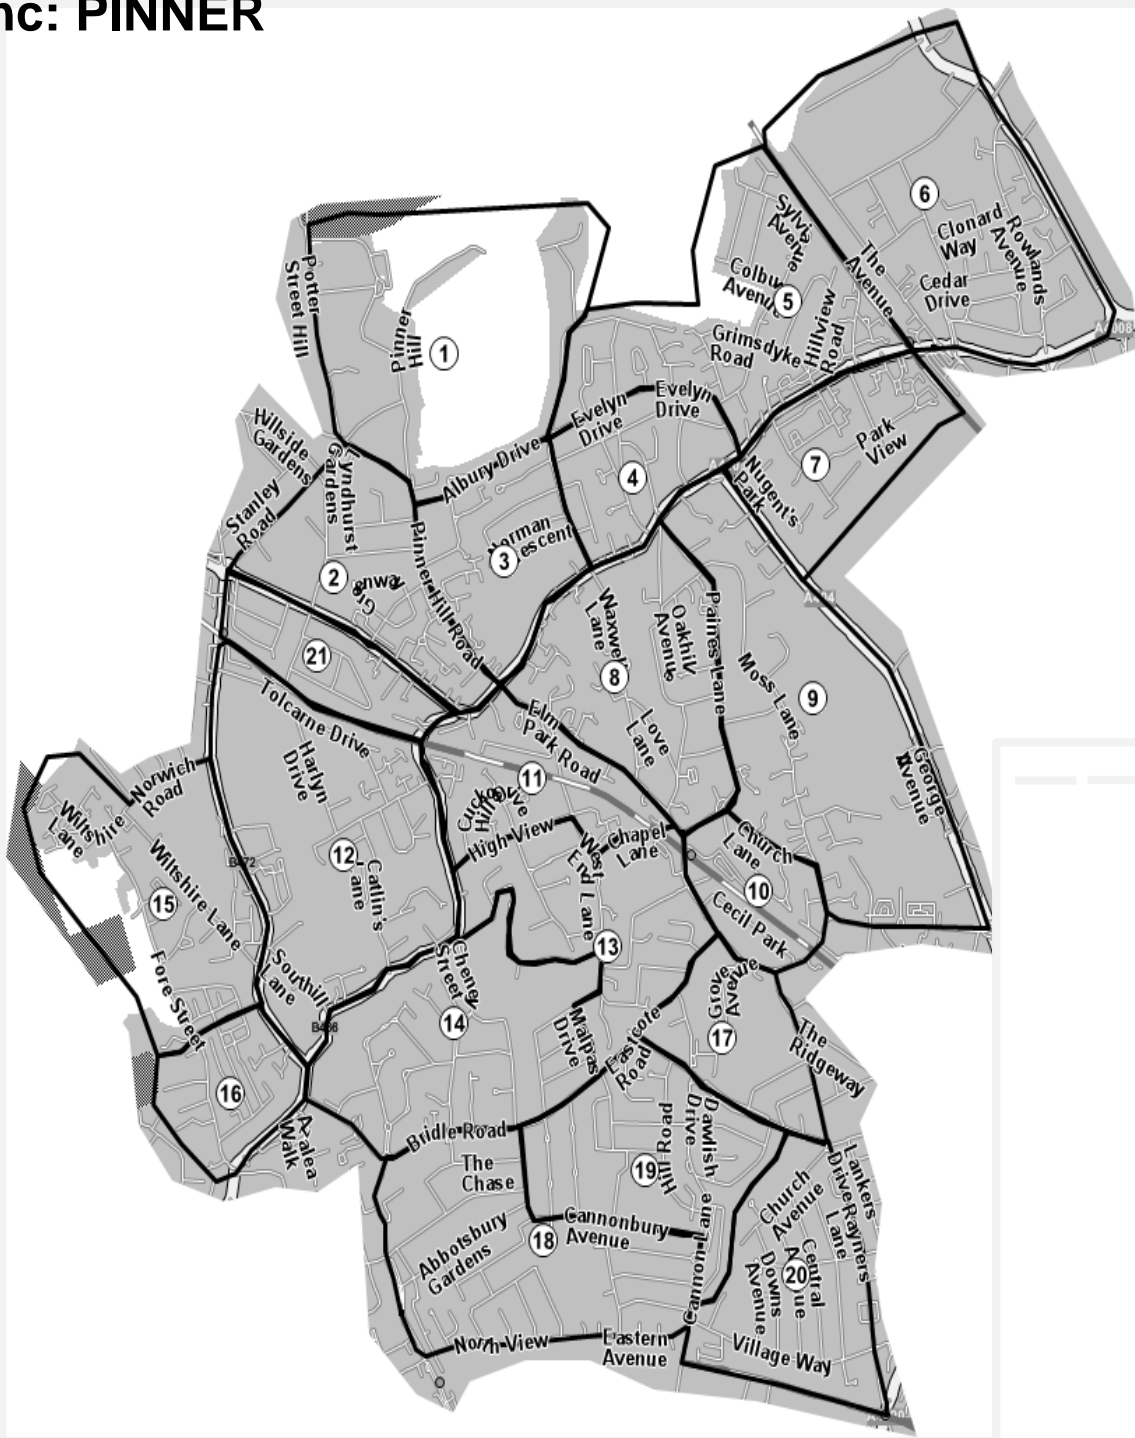

HA5

Inc: PINNER

| Area | QTY |
|------|------|
| 1 | 250 |
| 2 | 1150 |
| 3 | 650 |
| 4 | 500 |
| 5 | 1350 |
| 6 | 1050 |
| 7 | 850 |
| 8 | 1050 |
| 9 | 950 |
| 10 | 500 |
| 11 | 1000 |
| 12 | 1150 |
| 13 | 900 |
| 14 | 750 |
| 15 | 1000 |
| 16 | 550 |
| 17 | 700 |
| 18 | 1450 |
| 19 | 1150 |
| 20 | 1000 |
| 21 | 700 |

Total 18,650

Harrow Leaflet Distribution™ Harrow Leaflet Distribution™ POST-PEOPLE™ are trademarks.
 Harrow Leaflet Distribution™ is a franchise all offices are owned and operated independently under licence.