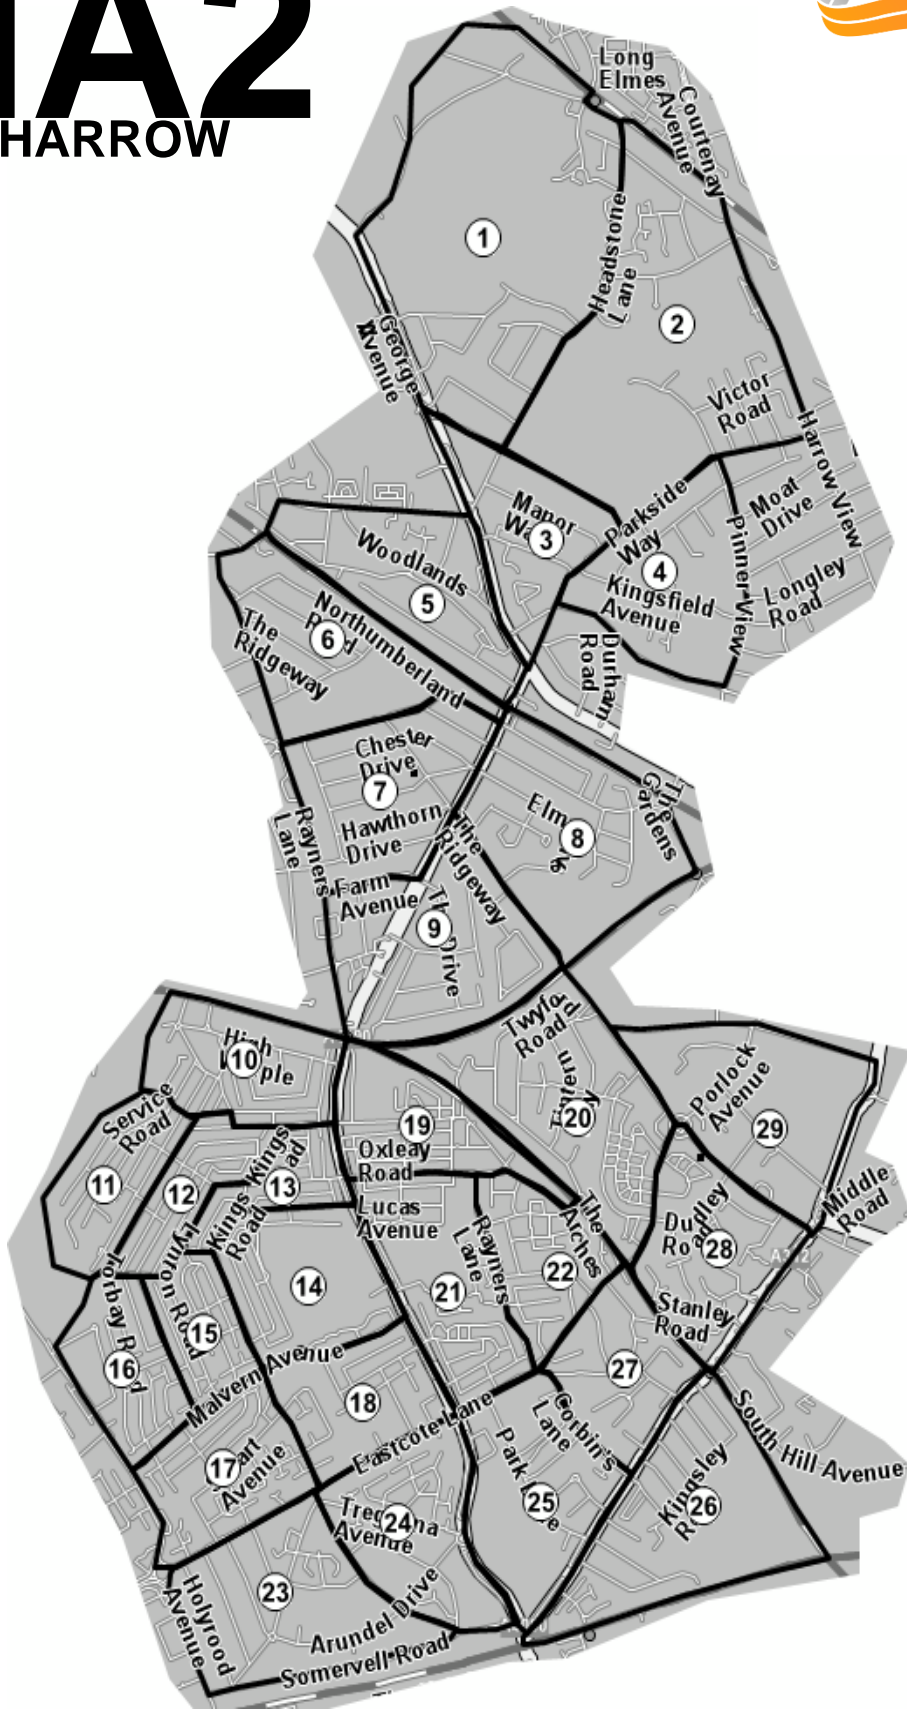

HA2

Inc: HARROW

<u>Area</u>	<u>QTY</u>
1	550
2	900
3	450
4	750
5	600
6	400
7	750
8	800
9	850
10	700
11	450
12	450
13	600
14	550
15	400
16	550
17	800
18	600
19	850
20	1150
21	800
22	800
23	1050
24	750
25	700
26	950
27	750
28	1350
29	500
Total	22,100

Harrow Leaflet Distribution™ POST-PEOPLE™ are trademarks. Harrow Leaflet Distribution™ is a franchise all offices are owned and operated independently under licence.